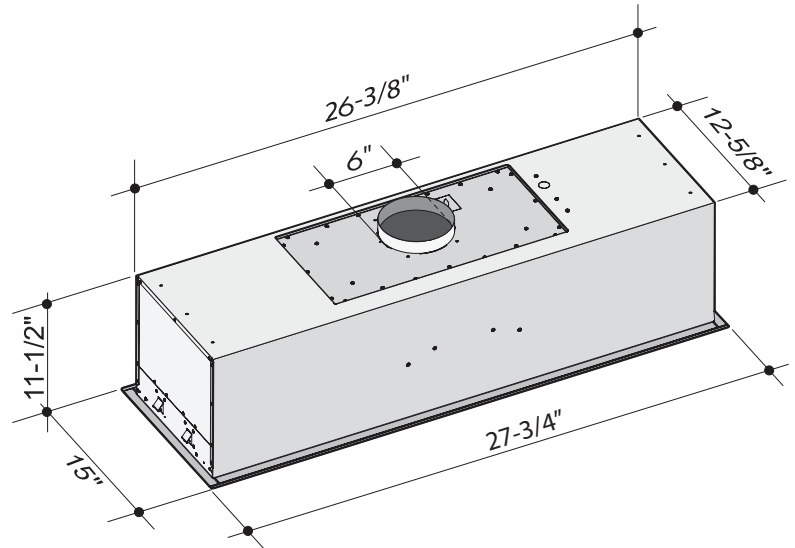

Options:

Optional recirculation kit available
XORFK04

WIDTH	DEPTH	CFM
28"	15"	600