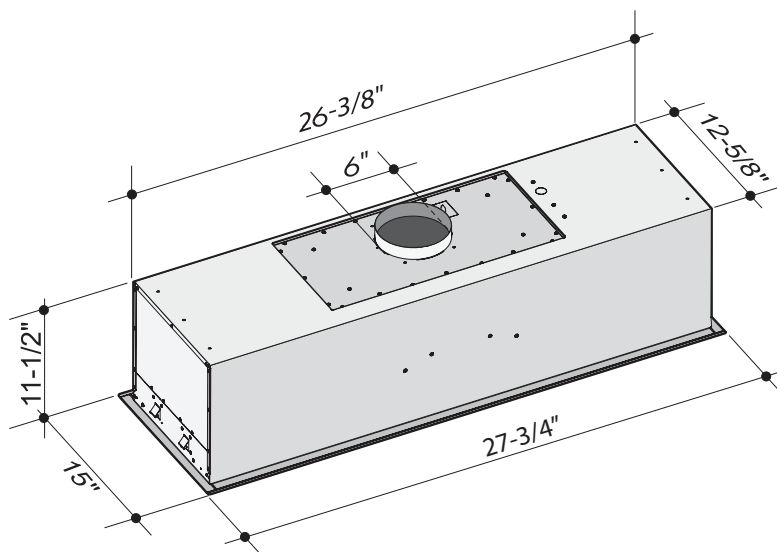

Model: XOI3015SMUA

Sizes: 27-3/4"

Depth: 15"

Features and Benefits:

- Make-Up Air Compliant - Check Local Codes
- 395 CFM high velocity blower optimally removes Smoke, Grease and Odors.
- 3 speed push button controls.
- Two 50W Halogen Lights - Provide brilliant illumination over the cooking surface.
- Dim: 27 3/4" W x 15" D x 11 1/2" T
Cut Out: 26 1/2" W x 12 3/4" D
- Baffle Filters - Trap airborne smoke and grease particles. They can be easily be removed for dishwasher-safe cleaning.
- Mounting Height from cooking surface 27"-32"
- Sound level 1.0 - 4.0 Sones

IMPORTANT NOTE: When used in a recirculating mode, provision must be made to return the exhaust to the living space - see installation instructions for complete information

WIDTH	DEPTH	CFM
28"	15"	395