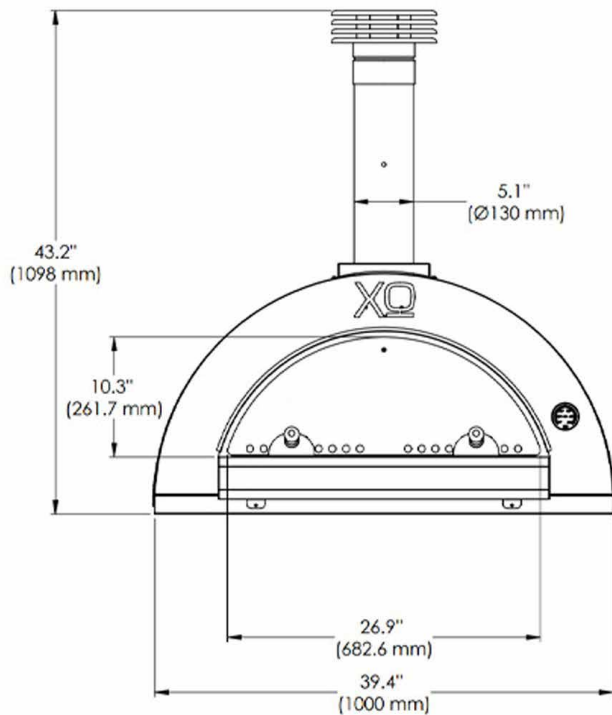

XOPIZZA4

WOOD-FIRED PIZZA OVEN

PRO-GRADE LUXURY WOOD-FIRED PIZZA OVEN