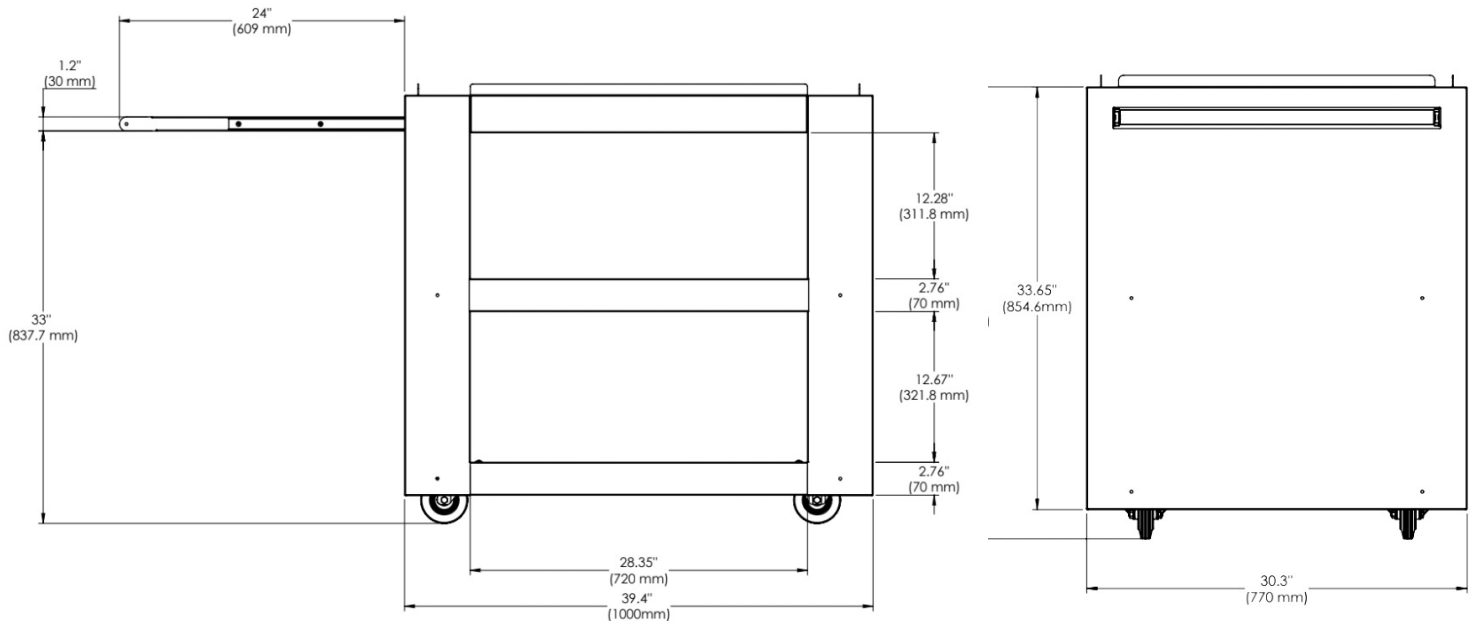

PRO-GRADE LUXURY WOOD-FIRED PIZZA OVEN CART

FEATURES

SPECIFICATIONS

FINISH

Carbona (Charcoal)

FEATURES

- 24" slide out stainless steel prep shelf
- Sturdy construction - minimal assembly required
- Two convenient center shelves
- Durable weather-resistant powder coating
- Toolset Bracket Included (toolset optional)
- Heavy duty casters
- Designed and manufactured in Italy

DIMENSIONS

H 79 1/4"

W 63 3/8"

D 34 1/4"

WEIGHT

215 LBS

OPTIONS

Glass Door:

MODEL: XOPIZZA4GD

3 Piece Tool Set:

MODEL: XOPIZZATOOL3

XOPIZZA4 + Cart Cover:

MODEL: XOGCOVER40PF

xoappliance.com | 800.966.8300

XO is exclusively distributed by
EASTERN MARKETING CORP.
24 Eisenhower Parkway
Roseland, NJ 07068