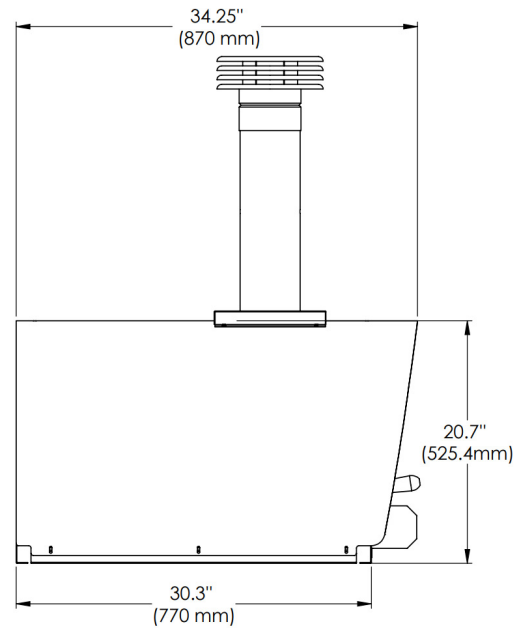

XOPIZZA4

WOOD-FIRED PIZZA OVEN

PRO-GRADE LUXURY WOOD-FIRED PIZZA OVEN