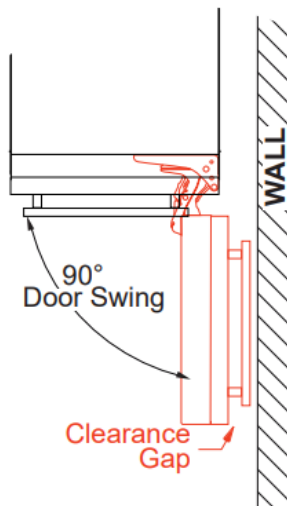

Choosing the right ice matters.

WORLD CLASS SERVICE | COMPREHENSIVE WARRANTIES

OUR LASTING COMMITMENT TO YOU

ROUGH-IN DIMENSIONS

All XO undercounter units arrive pre-wired with low profile plugs for easy installation

Need more space - Cut into an adjoining cabinet to reach an outlet there

When installing with The hinge side next to a wall - Leave adequate space for your door handle.