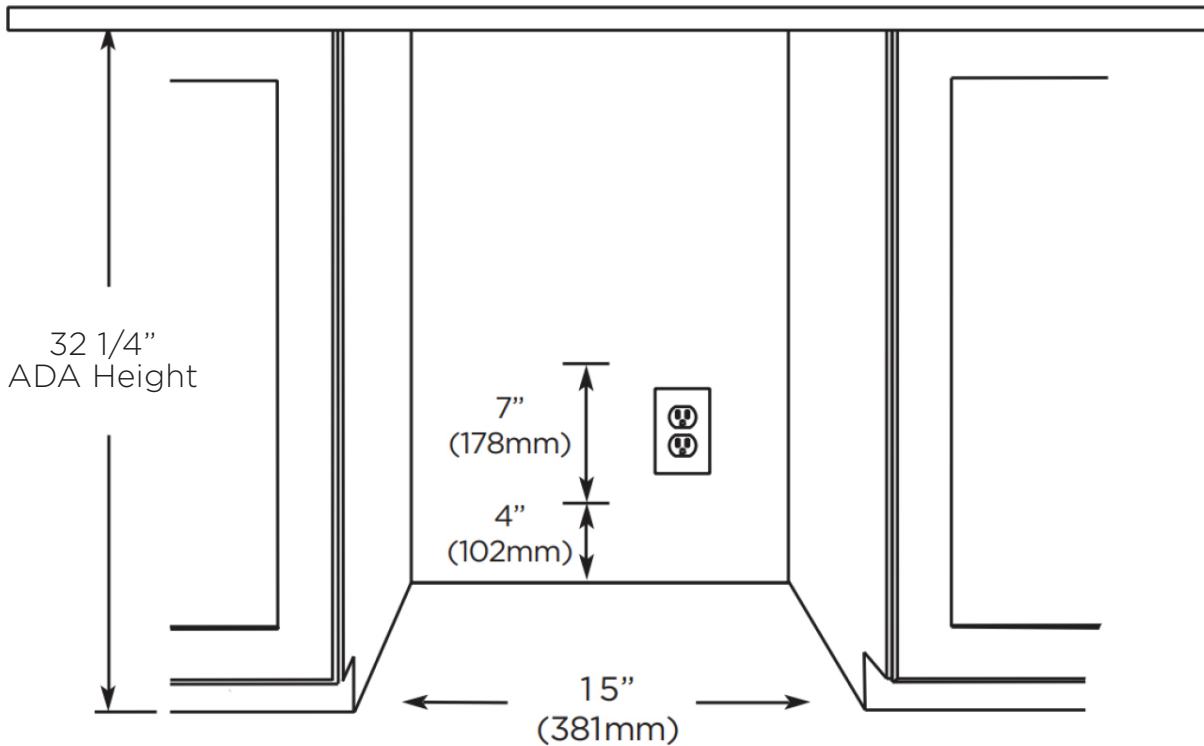

ROUGH-IN DIMENSIONS

All XO undercounter units arrive pre-wired with low profile plugs for easy installation